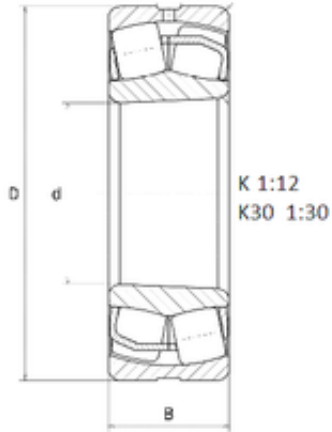

Liaocheng City Hsn Bearing Co., Ltd.

1180,000 mm x 1660,000 mm x 475,000 mm
NTN 240/1180BK30 Spherical Roller Bearings

Bearing No. 240/1180BK30

Size	1180x1660x475 mm
Bore Diameter	1180,000 mm
Outer Diameter	1660,000 mm
Width	475,000 mm
d	1180,000 mm
D	1660,000 mm
B	475,000 mm
C	475,000 mm

240/1180BK30 Bearing 2D drawings and 3D CAD models